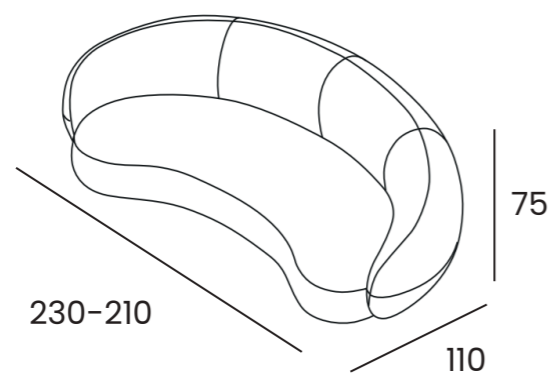

Nea webbing made of recycled rubber, machine-positioned to obtain uniform pressure. 10 year warranty

Lugano

Modulaciones y medidas measurements

Sofá

SOFA 230 CM

SOFA 210 CM

Sillón Armchair

SILLON 120 CM